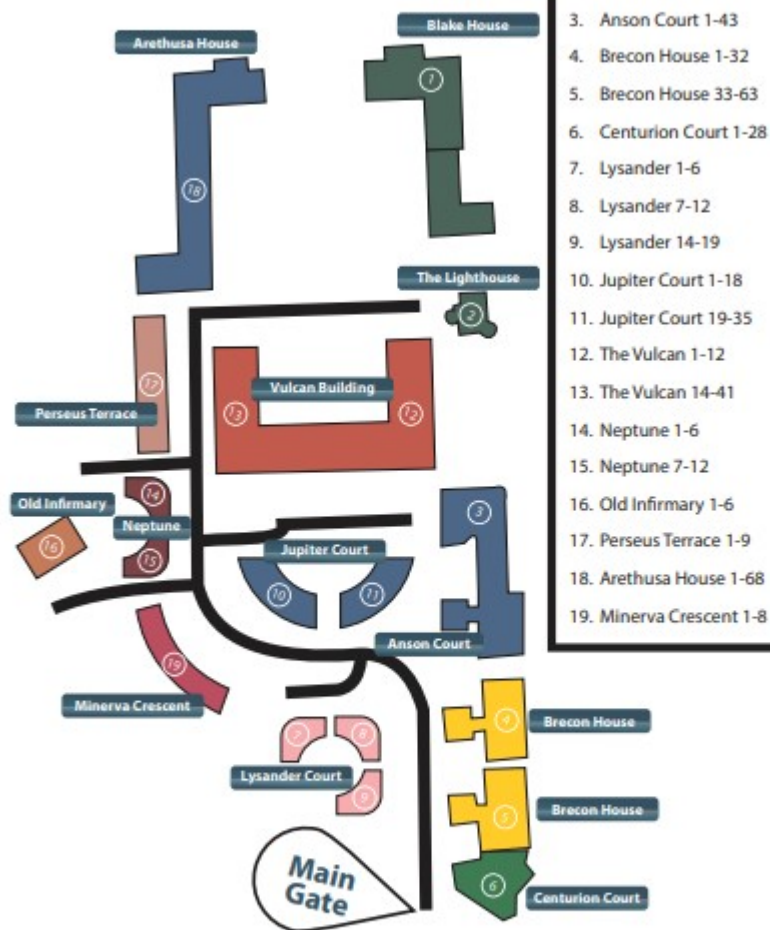

# Site Plan

1. Blake House 1-63
2. The Lighthouse 1-5
3. Anson Court 1-43
4. Brecon House 1-32
5. Brecon House 33-63
6. Centurion Court 1-28
7. Lysander 1-6
8. Lysander 7-12
9. Lysander 14-19
10. Jupiter Court 1-18
11. Jupiter Court 19-35
12. The Vulcan 1-12
13. The Vulcan 14-41
14. Neptune 1-6
15. Neptune 7-12
16. Old Infirmary 1-6
17. Perseus Terrace 1-9
18. Arethusa House 1-68
19. Minerva Crescent 1-8